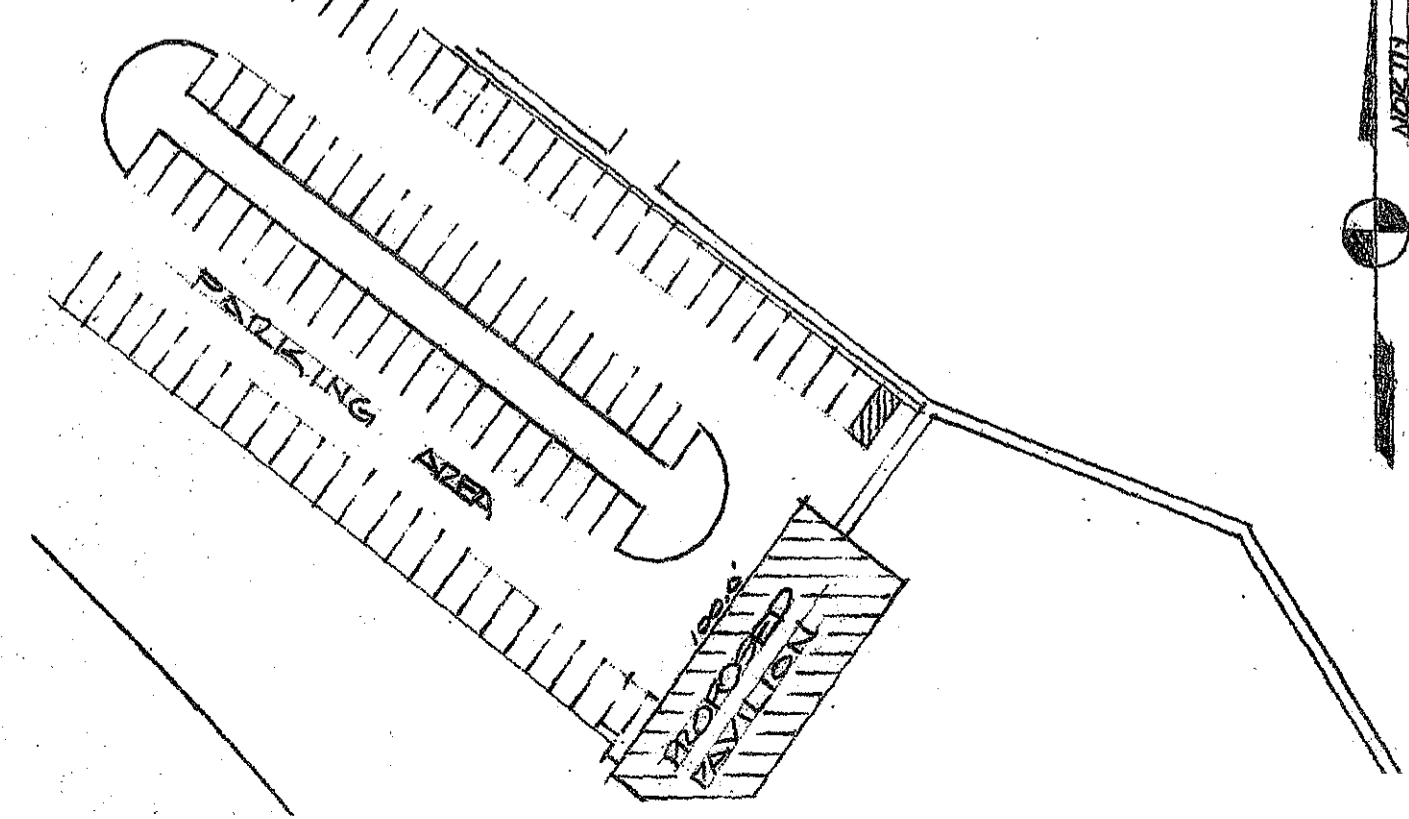

THREE (3) HIGH BAY
SODIUM VAPOR FIXTURES
SWITCHED SEPARATELY

SIX (6) CEILING FANS
WITH 2 SWITCHES, ONE
PER BAY

NOTE:
SIZE ELEC. PANEL TO
ALLOW FOR 3-20A CIRCUITS,
FUTURE USE
and for future addn of 220V HVAC.

CONNECT TO EXISTING
ELEC. SERVICE

ELECTRICAL

LAYOUT
1/8" = 1'-0"

PAVILION FOR
HIDDEN VALLEY SPORTS PARK
CANYON PARK, SANTI FE, TEXAS